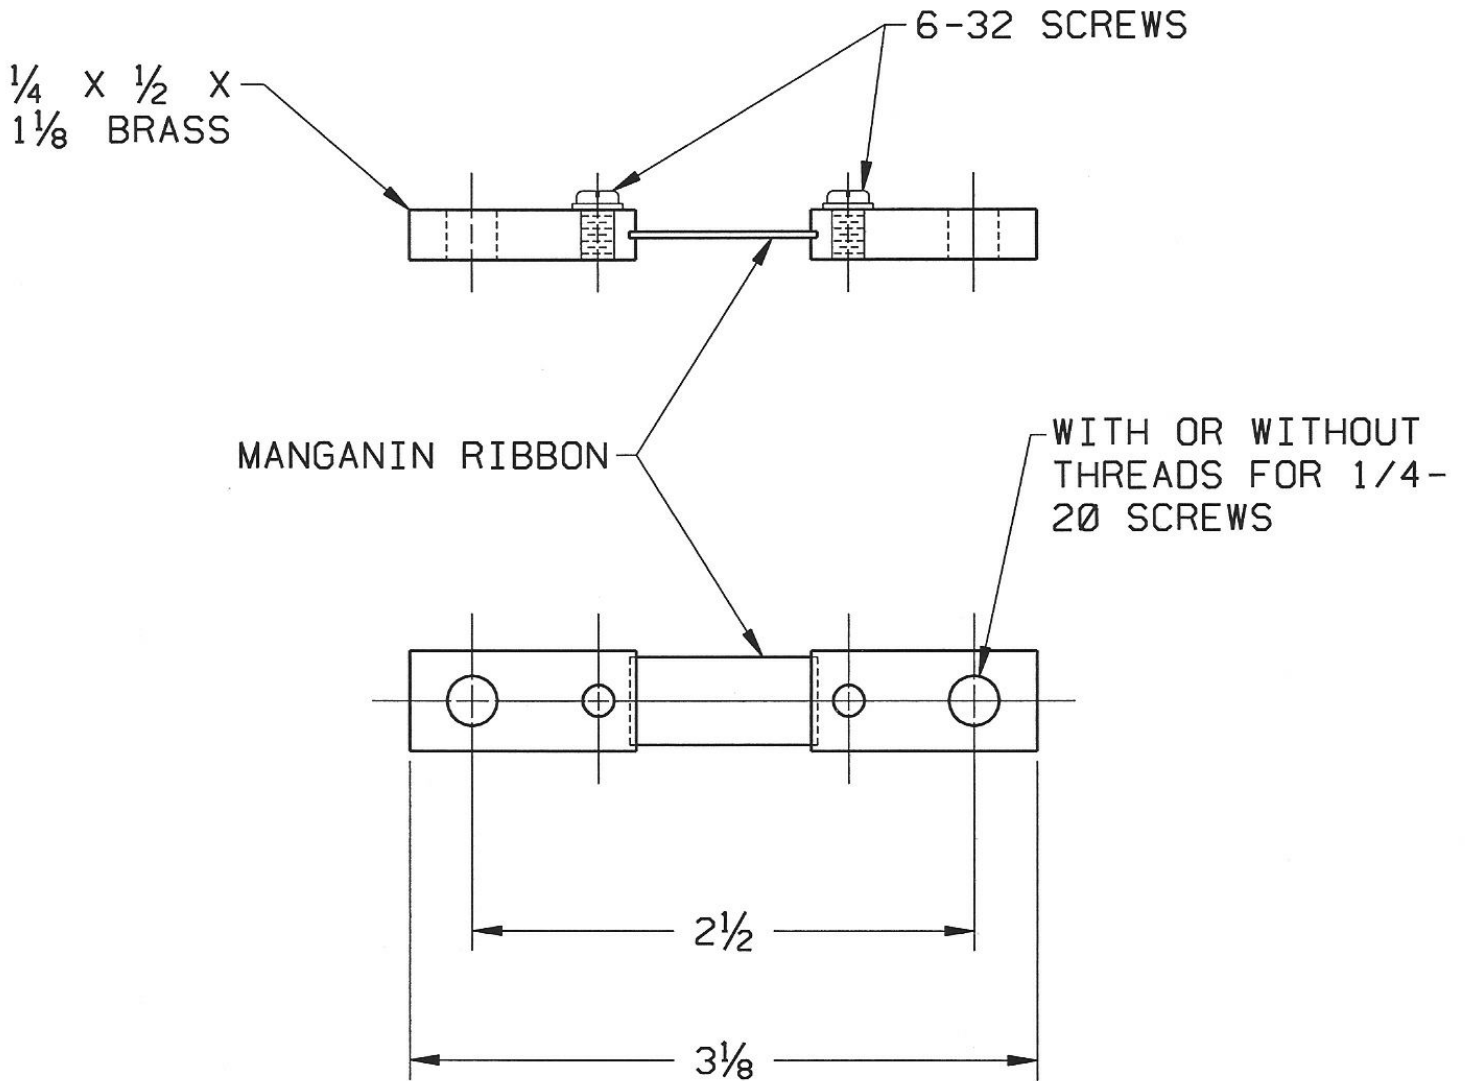

HOLLOWAY SHUNTS

TYPE SW SHUNT

50 Mv.

5 TO 50 AMP

SILVER SOLDER JOINTS

THIS CONFIGURATION FOR SHUNT SIZES:

5 AMPS	50 MILLIVOLTS
10 AMPS	50 MILLIVOLTS
15 AMPS	50 MILLIVOLTS
20 AMPS	50 MILLIVOLTS
25 AMPS	50 MILLIVOLTS
30 AMPS	50 MILLIVOLTS
40 AMPS	50 MILLIVOLTS
50 AMPS	50 MILLIVOLTS